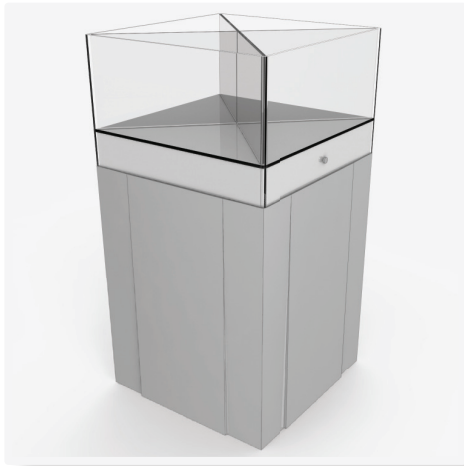

Other

Impulse Product Bin

 **Overall size:** 18.13" w x 33.50" h x 18.13" d

 **Shipping weight:** 29 lbs

- Durable, compact unit for indoor merchandising of small packaged or bulk product
- Rotomoulded UV stabilized polyethylene
- Heavy-duty, clear acrylic top bin
- 4-way bin divider for merchandising 4 different products simultaneously

Uses:

- Promotes impulse purchases of "On Special" products in confectionery, grocery and other categories

Cigarette Snuffer

 **Overall size:** 8.75" w x 39.50" h x 10.25" d

 **Shipping weight:** 30 lbs

- Stainless steel tobacco disposal tower
- Lockable, hinged door for easy cleaning

Uses:

- Attractive, sleek design for convenient tobacco disposal